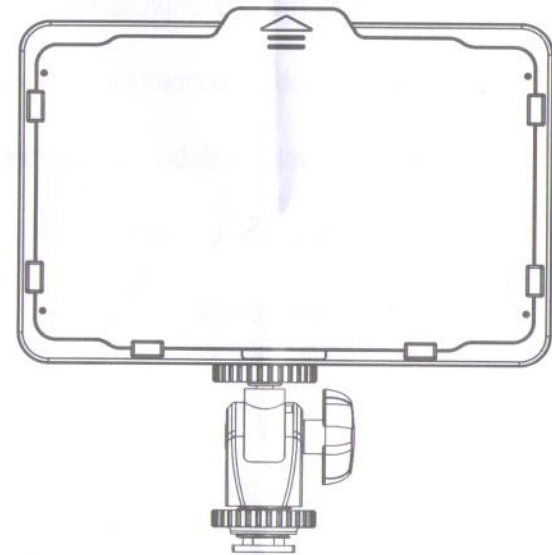

---

acking Accessories

White filter
Orange filter
Hot shoe
Manual

arning and Notes

-) The light should be kept dry and ventilated while in use.
-) Please do not expose the light to rain or moisture, internal failure may occur
-) Please do not use the light with over rated voltage
-) It's normal for the fixture to be a little hot when running or a long period of time
-) Please do not look directly into the light when powered on
-) Use a dry cloth to clean the light. You can wash with a bit of neutral detergent to remove difficult dirt, dry with a dry soft cloth.
-) Keep the light out of reach of children
-) Do not disassemble the light. Touching the internal circuitry could hurt you and damage the function of the light. Please contact bescor for all repair needs.
-) Please turn off the light when not in use.

---

bescor

Series LED User Guide

For Support Please Contact
answers@bescor.com