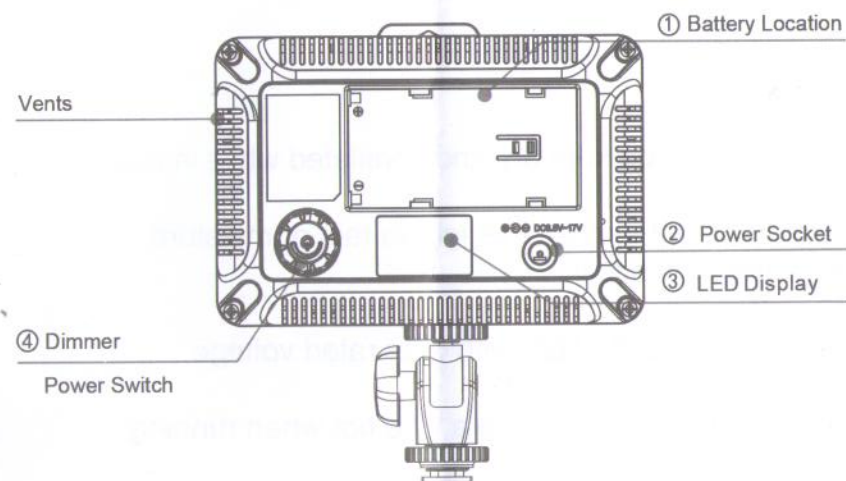

12 volt & 14.8 volt Battery Systems (Lithium Ion & SLA)

DSLR Camera Battery & Charger Kits

Fluid Head Tripod & Grip/Clip Mounts

Customized Cables, contact for more info

Prosumer Level Affordable LED Lighting

Contact us today!

www.bescor.com
answers@bescor.com

Model Parameter List

Model	WAFFLE
Output Power	180W Equivalent
Luminous Flux	1320LM
LED Quantity	176PCS
Color Temperature	3200K / 5600K (with included filters)
Light Source	45° (Ultra bright) ϕ 5 LED
Dimmer	10%-100%
Life Time	50000h
Lithium Battery Type	NP-F550/750/970
Power Input	DC6.5-17V

● Overview

- ① Battery Location
- ② Power Socket
External DC power input

③ LED Display

The LED display shows the brightness from 10 to 99 when the dimmer indicator is red.
(This indicator is not applicable for daylight)